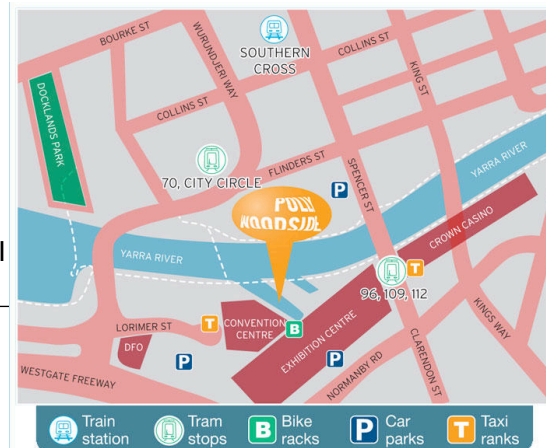

UPCOMING EVENTS

SOUTHBANK

Visit us at www.southbank.org.au

"A club that is enterprising, caring and productive. Developing fellowship and implementing activities rich in choice, for the benefit of our community."

date

21/02/12

location

THE BOATBUILDERS YARD SOUTH WHARF (ADJACENT TO POLLY WOODSIDE)
23 SOUTH WHARF PROMENADE SOUTH WHARF 3006 VICTORIA

time

6.00PM FOR 6.30PM START

RSVP by Mon 20th Feb 2012 at meetings@rotary.to

Event

Membership and information Night

If you have always wanted to help the community and belong to an organisation leading in community service, then you are invited to the Southbank Membership and Information Night.

Plus

- Find out what projects the club is doing for the local community

Service Above Self   Community relief projects

making a DIFFERENCE   MENTORING vocational support

SHARING   passion   Youth Projects   leadership

International Caring   Environmental Care   Fundraising

Friendship   networking

making a difference   Community relief projects

Service Above Self   Youth Projects   Vocational Support

Leadership

Environmental Care   **PASSION**

Fundraising   International Caring